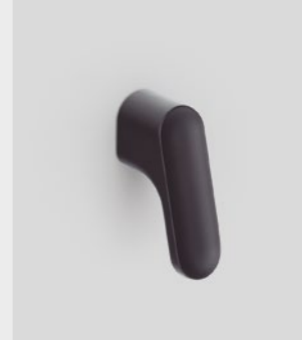

7018 LUV WOOD
WALL HOOK
OAK
H 82 MM / L 50 MM
TECHNICAL INFO ON PAGE 177

The Luv series stands out for its great versatility, as it offers multiple possibilities within the same design language: knobs, handles, door handles, wall hooks, and door stoppers, adapting to all types of projects. In addition, the collection includes wooden versions, such as Luv wood, which add warmth and a natural finish, expanding the customization options and combining functionality, style, and aesthetic consistency in every space.