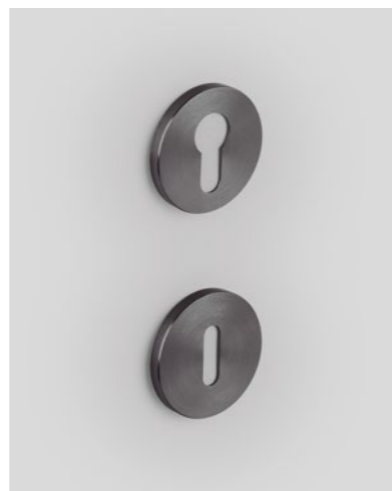

Brooklyn ^{NEW!} Keyholes Aluminium DESIGN: STEFFENSEN & WÜRTZ 9308

	PVD POLISHED NICKEL	BRUSHED BLACK	PVD TITANIUM BLACK	BRUSHED BRASS CAVA	BRUSHED BRONZE	C	H	D
EU	9308001LV05	9308001L30	9308001LV33	9308001L618	9308001L619	38	7	55
STANDARD	9308002LV05	9308002L30	9308002LV33	9308002L618	9308002L619	38	7	55