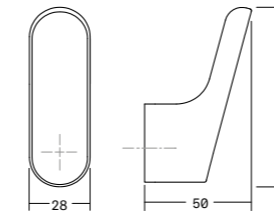

Luv wood big Pull handles Wood DESIGN: KASCHKASCH 0664 / 0665 / 0671

0664-992/0665-992/0671-992

0664-384/0665-384/0671-384

CERTIFIED WOOD
① ONE SIDE SYSTEM
② BACK TO BACK SYSTEM

OAK	WALNUT	WOOD MATT BLACK LACQUERED	RAW OAK	C1	C2	L	±	☐
0664384W16	0664384W17	0664384WM2	0664384W00	384	-	418,5	2	2
0664992W16	0664992W17	0664992WM2	0664992W00	992	496	1026,5	3	2
0665384W16	0665384W17	0665384WM2	0665384W00	384	-	418,5	2	2 ①
0665992W16	0665992W17	0665992WM2	0665992W00	992	496	1026,5	3	2 ①
0671384W16	0671384W17	0671384WM2	0671384W00	384	-	418,5	2	1 ②
0671992W16	0671992W17	0671992WM2	0671992W00	992	496	1026,5	3	1 ②

Luv Wall hooks Zamak DESIGN: KASCHKASCH 7037

FIXATION WITH SCREW

BRUSHED NICKEL	BRUSHED BRASS CAVA	NEW! BRUSHED BRONZE	MATT WHITE	MATT BLACK	W	H	L	±	☐
7037017Z23	7037017Z618	7037017Z619	7037017ZM1	7037017ZM2	17	51	41	1	12
7037017Z23EI	7037017Z618EI	7037017Z619EI	7037017ZM1EI	7037017ZM2EI	17	51	41	1	25

REFERENCES ENDING WITH "EI" INDICATE INDUSTRIAL PACKAGING.

Luv wood Wall hooks Wood DESIGN: KASCHKASCH 7018

CERTIFIED WOOD
FIXATION WITH SCREW

OAK	WALNUT	WOOD MATT BLACK LACQUERED	W	H	L	±	☐
7018028W16	7018028W17	7018028WM2	28	82	50	1	6
7018028W16EI	7018028W17EI	7018028WM2EI	28	82	50	1	25

REFERENCES ENDING WITH "EI" INDICATE INDUSTRIAL PACKAGING.

Luv Door stoppers Zamak DESIGN: KASCHKASCH 8017

FIXATION WITH SCREW

BRUSHED NICKEL	BRUSHED BRASS CAVA	BRUSHED BRONZE	MATT WHITE	MATT BLACK	Ø	H	±	☐
8017030Z23	8017030Z618	8017030Z619	8017030ZM1	8017030ZM2	36	35	1	12

Luv wood Door stoppers Wood DESIGN: KASCHKASCH 8018

CERTIFIED WOOD
FIXATION WITH SCREW OR ADHESIVE

OAK	WALNUT	WOOD MATT BLACK LACQUERED	Ø	H	±	☐
8018065W16	8018065W17	8018065WM2	71	30	1	12