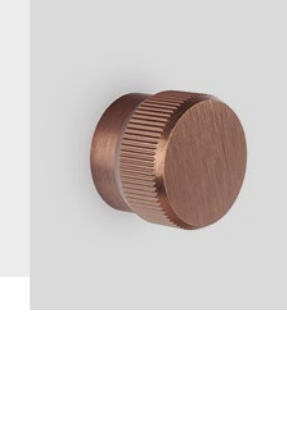

The series also includes two sizes of wall hooks, two models of door stoppers—floor and wall—and three sizes of handles, including the long handle, designed with three support points for greater stability. For large spaces that require more presence, the series offers the Brooklyn big, available in two lengths: 466 mm and 1074 mm. They are ideal for contemporary furniture, bathrooms, and especially kitchens, where they can be installed on refrigerators, ovens, and large cabinets. They are available in both single-sided and back-to-back versions, perfect for interior and sliding doors.

0678 BROOKLYN BIG 1SS  
BRUSHED BRONZE  
C 1056 MM

0679 BROOKLYN BIG BBS  
TITANIUM BLACK  
C 1056 MM

7045 BROOKLYN  
BRUSHED BRONZE  
H 70 MM / L 70 MM

8022 BROOKLYN WALL  
BRUSHED BRONZE  
H 103 MM

9008 BROOKLYN **NEW!**  
DOOR HANDLE  
BRUSHED BRONZE  
L 149 MM  
TECHNICAL INFO ON PAGE 165-166

0676 BROOKLYN **NEW!**  
KNOB  
BRUSHED BRONZE  
Ø20 MM  
TECHNICAL INFO ON PAGE 167

0677 BROOKLYN BIG **NEW!**  
KNOB  
BRUSHED BRONZE  
Ø40 MM  
TECHNICAL INFO ON PAGE 167

0676 BROOKLYN  
T-SHAPED KNOB  
BRUSHED BRONZE  
L 55 MM  
TECHNICAL INFO ON PAGE 167

0676 BROOKLYN  
HANDLE  
BRUSHED BRONZE  
C 100 MM  
TECHNICAL INFO ON PAGE 167

0676 BROOKLYN  
LONG HANDLE  
BRUSHED BRONZE  
C 1056 MM  
TECHNICAL INFO ON PAGE 167

0678 BROOKLYN BIG 1SS  
PULL HANDLE  
BRUSHED BRONZE  
C 448 MM  
TECHNICAL INFO ON PAGE 168