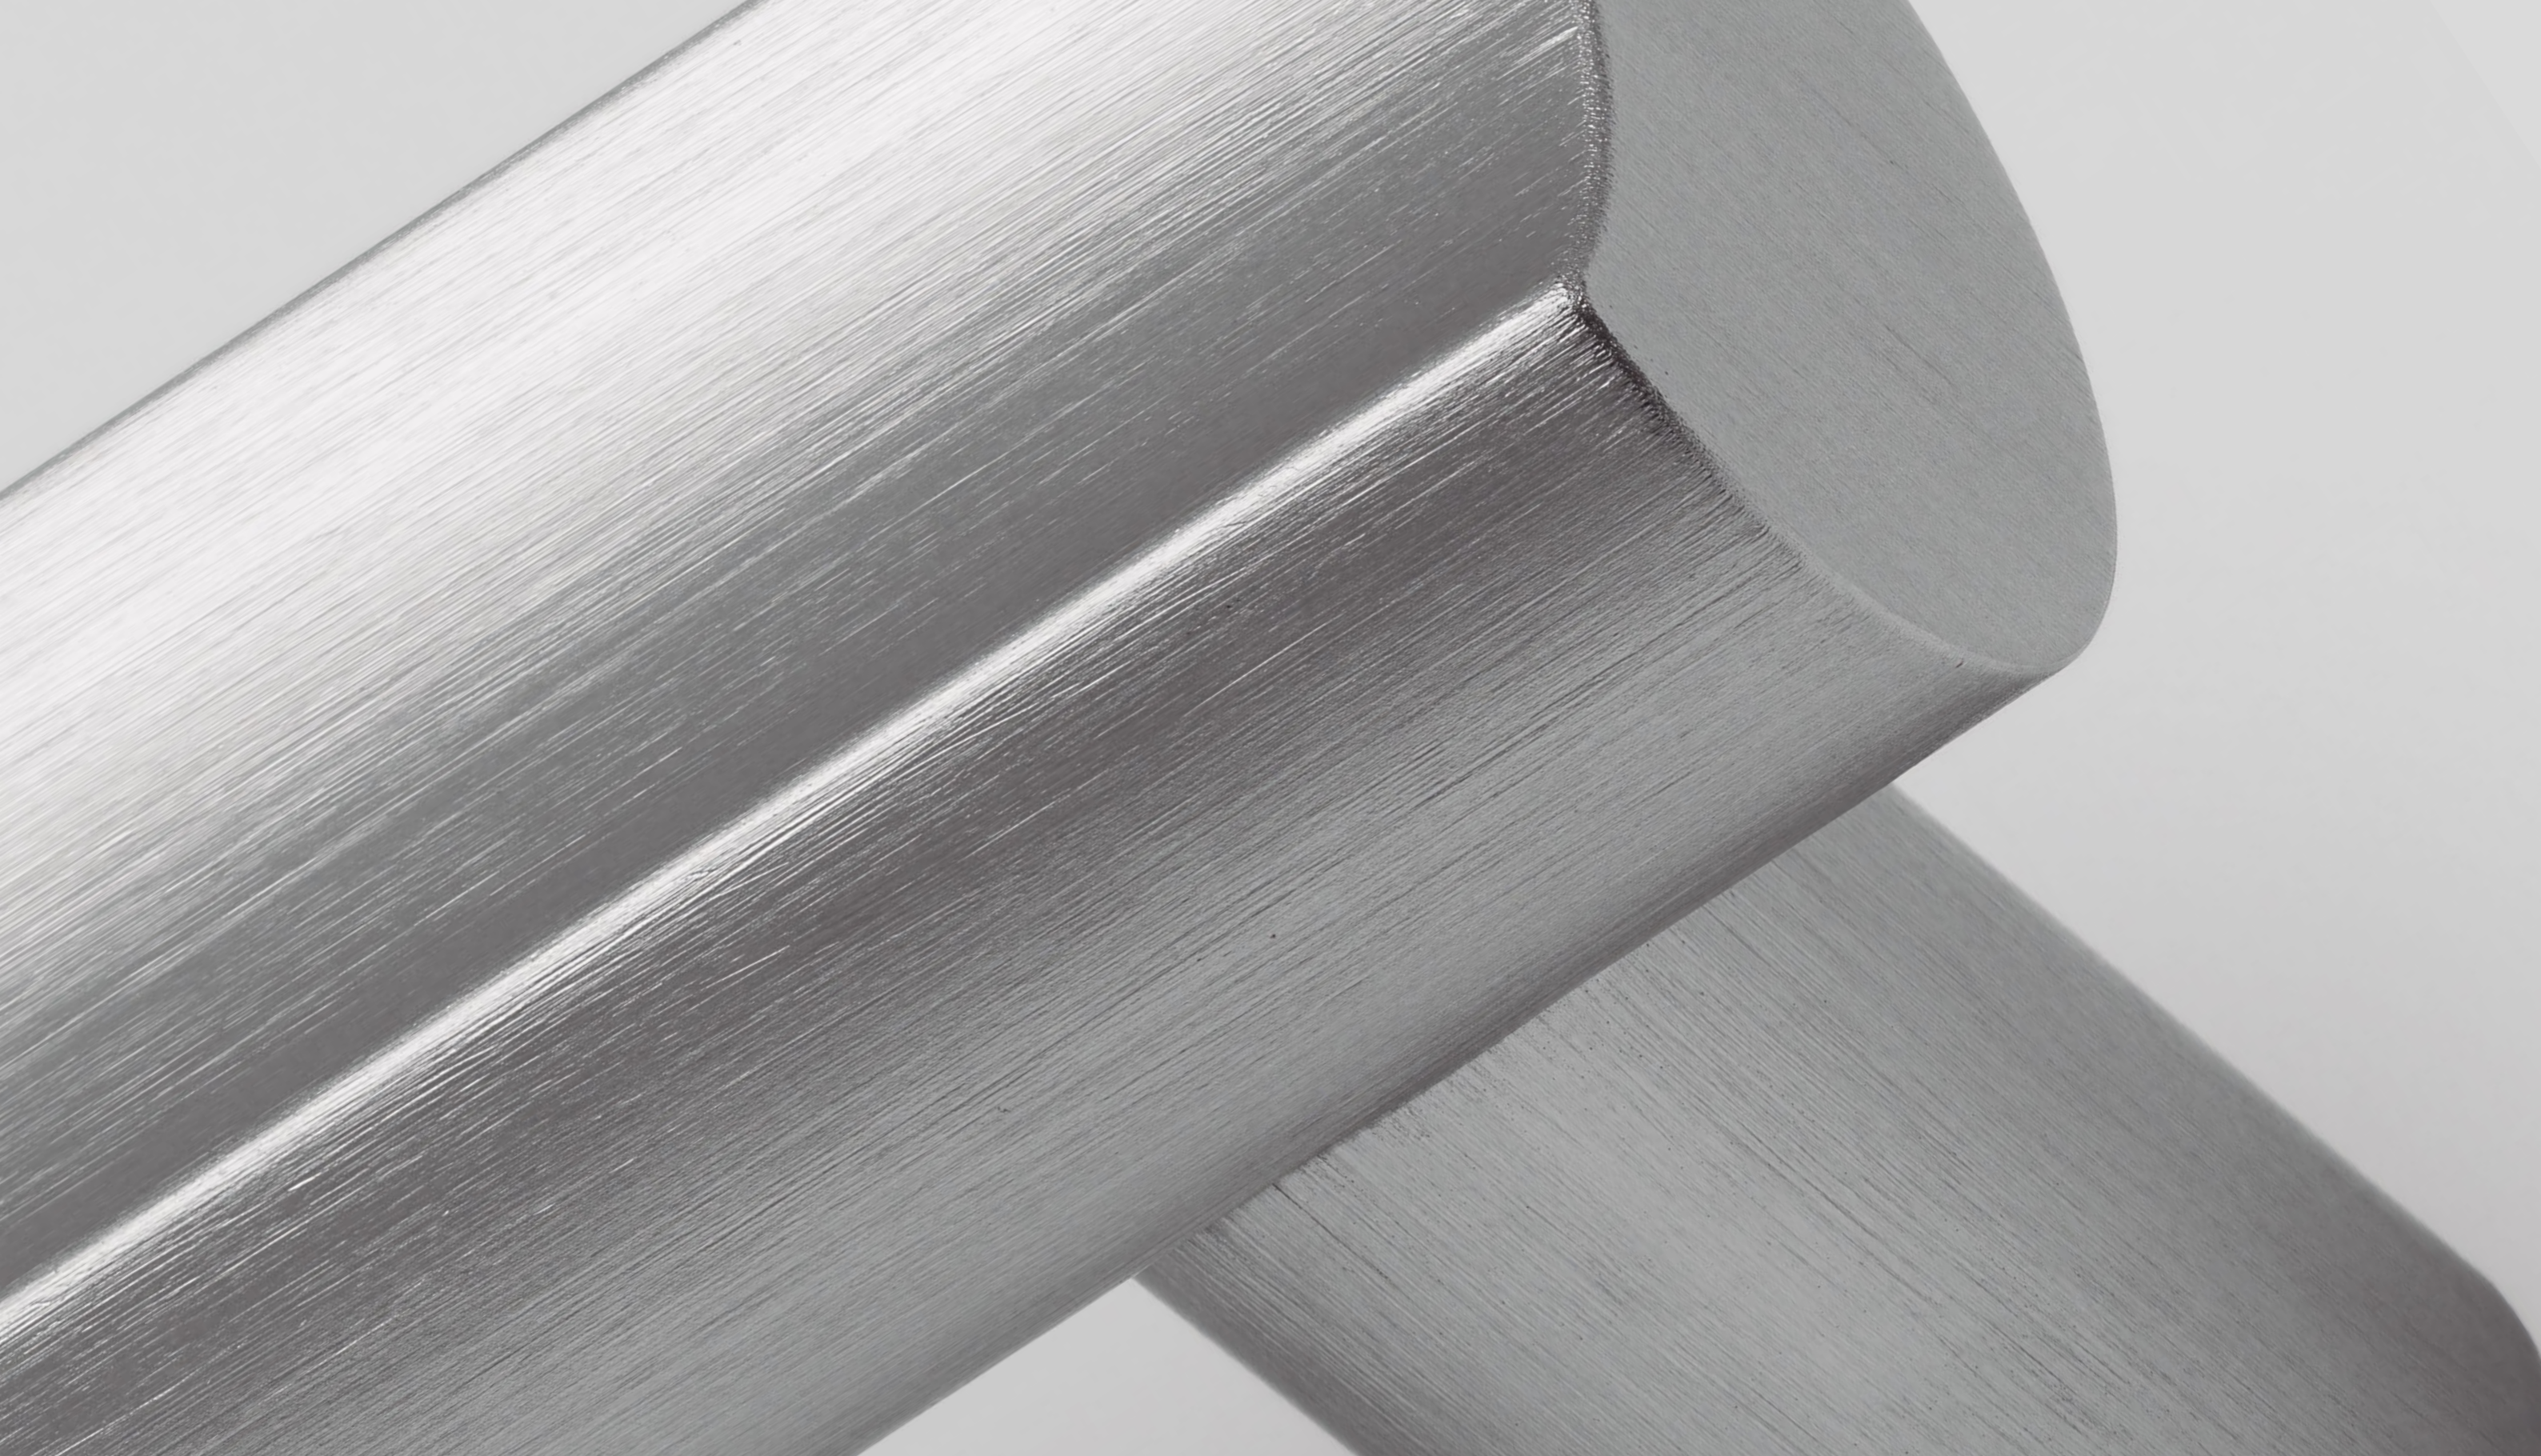

Our stainless steel look accessories stand out for their sophisticated neutrality and their ability to blend in with multiple decorative styles. Their clean, balanced appearance creates a tidy visual impression, reinforcing the coherence of the project without seeking to steal the show. The stainless steel look offers a perfect solution for minimalist and industrial interiors, where functionality is prioritized with a high aesthetic standard. A safe, versatile, and resistant finish that accompanies timeless design.

(L24) Stainless steel look