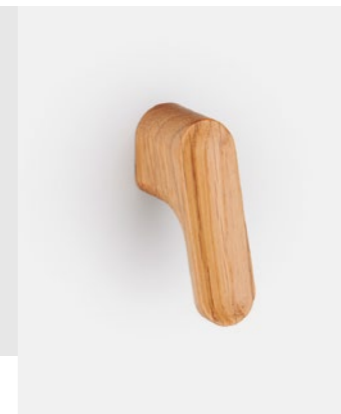

0536 LUV
KNOB
MATT BLACK
L 51,2 MM
TECHNICAL INFO ON PAGE 175

0536 LUV
HANDLE
MATT WHITE
C 192 MM
TECHNICAL INFO ON PAGE 175

0699 LUV WOOD
HANDLE
WALNUT
C 160 MM
TECHNICAL INFO ON PAGE 175

0699 LUV WOOD
KNOB
OAK
L 51,2 MM
TECHNICAL INFO ON PAGE 175