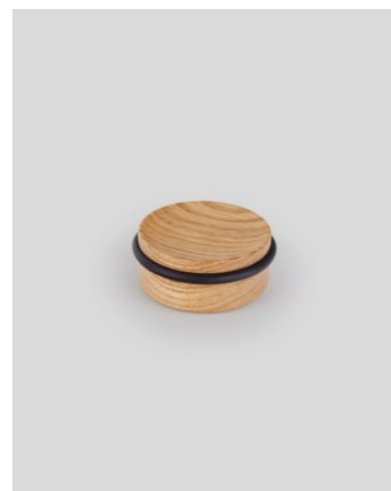

CERTIFIED WOOD
FIXATION WITH SCREW OR ADHESIVE

OAK	WALNUT	WOOD MATT BLACK LACQUERED	Ø	H	±	☐
8018065W16	8018065W17	8018065WM2	71	30	1	12