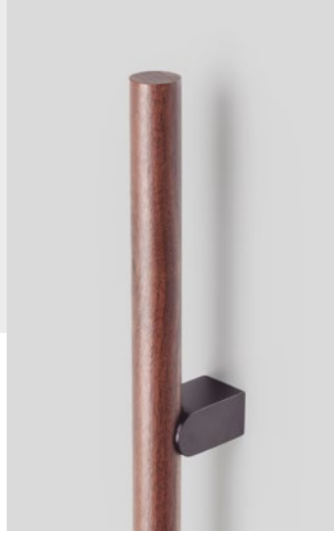

0681 HINOKI WOOD  
OAK  
L 60 MM

0591 ETO  
LAVA BLACK + OAK  
C 992 MM

0695 HAKO  
OAK  
L 76 MM

0733 KUMO WOOD **NEW!**  
HANDLE  
TITANIUM BLACK + WALNUT  
C 320 MM  
TECHNICAL INFO ON PAGE 154

0728 KUMO WOOD BIG 1SS **NEW!**  
PULL HANDLE  
TITANIUM BLACK + WALNUT  
C 640 MM  
TECHNICAL INFO ON PAGE 155