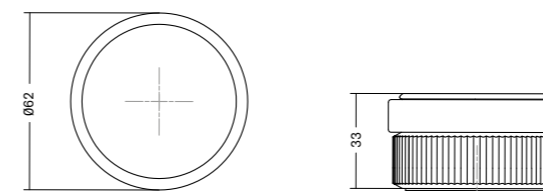

Brooklyn Door stoppers Aluminium DESIGN: STEFFENSEN & WÜRTZ 8021