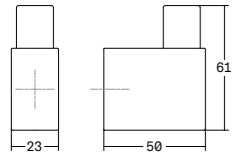

Casey

Wall hooks

Zamak
Aluminium
Wood

DESIGN:
KASCHKASCH

7043