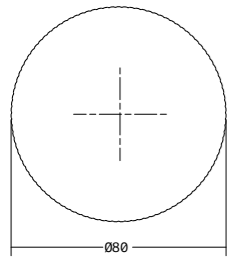

FIXATION WITH SCREW OR ADHESIVE

POLISHED NICKEL	STAINLESS STEEL LOOK	BRUSHED BLACK	BRUSHED BRASS CAVA	BRUSHED BRONZE	Ø	H	±	☒
8024060L05	8024060L24	8024060L30	8024060L618	8024060L619	60	29	1	12

FIXATION WITH SCREW

POLISHED NICKEL	STAINLESS STEEL LOOK	BRUSHED BLACK	BRUSHED BRASS CAVA	BRUSHED BRONZE	L (Ø)	H	±	☒
7048080L05	7048080L24	7048080L30	7048080L618	7048080L619	80	45	1	6
7048080L05EI	7048080L24EI	7048080L30EI	7048080L618EI	7048080L619EI	80	45	1	25

REFERENCES ENDING WITH "EI" INDICATE INDUSTRIAL PACKAGING.

PVD POLISHED TITANIUM BLACK	STAINLESS STEEL LOOK	BRUSHED BLACK	BRUSHED BRASS CAVA	BRUSHED BRONZE	C	H	D	L
9007001LV03	9007001L24	9007001L30	9007001L618	9007001L619	38	51	52	152

MOVEMENT DEGREES:	30	SPIDLE DIMENSIONS (MM)	8X8X100
SIZE (H/D/L) (MM)	51X52X152	MINIMUM SPINDLE HOLE DIAMETER (MM)	30
ROSE SIZE (DXH) (MM)	7X52	DOOR THICKNESS INSTALLATION RANGE (MM)	35 TO 60
ROSE EMBELLISHER	ALUMINIUM ANODIZED	CERTIFICATIONS	-ISO 9001 -ISO 14001 -EN 1906
GRADE DURABILITY ACCORDING EN1906 (CYCLES)	200K		
PASSING SCREWS HOLES DISTANCE (MM)	38 MM