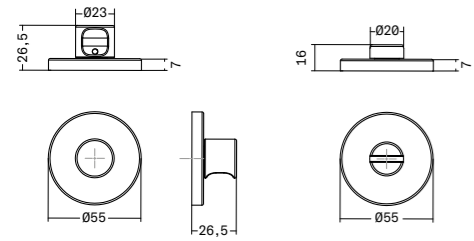

Casey ^{NEW!}

Thumbturn lock

Zamak

DESIGN:
KASCHKASCH

9204