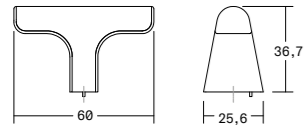

# Hinoki wood

Handles & knobs

Wood

DESIGN:  
ALEXIS VIVET

0681

0681-60

0681-160

● INCLUDES NON-TWISTING TIP