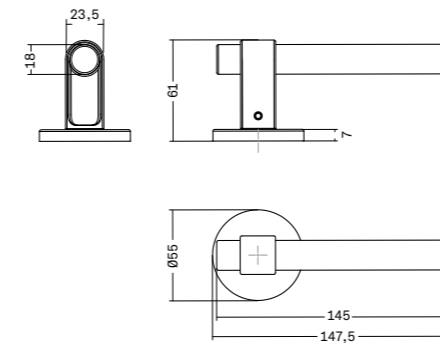

Casey ^{NEW!} Door handles Zamak Aluminium DESIGN: KASCHKASCH 9004

TEXTURED LAVA BLACK + PVD MATT BLACK	TEXTURED LAVA BLACK + PVD POLISHED TITANIUM BLACK	TEXTURED METALLIC BROWN + MATT BRONZE	C	H	D	L
9004001LMT27V09	9004001LMT27V03	9004001LMT4119	38	61	55	147,5

MOVEMENT DEGREES:	30	SPINDLE DIMENSIONS (MM)	8X8X90
SIZE (H/D/L) (MM)	61X55X147,5	MINIMUM SPINDLE HOLE DIAMETER (MM)	30
ROSE SIZE (DXH) (MM)	55X7	DOOR THICKNESS INSTALLATION RANGE (MM)	30 TO 50
ROSE EMBELLISHER	ZAMAK	CERTIFICATIONS	-ISO 9001 -ISO 14001 -EN 1906
GRADE DURABILITY ACCORDING EN1906 (CYCLES)	200K		
PASSING SCREWS HOLES DISTANCE (MM)	38 MM