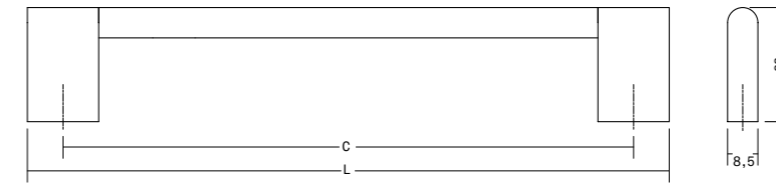

# Nexx <sup>NEW!</sup>

Handles & knobs

Aluminium

DESIGN:  
ILJA HUBER

0578

0578-25

0578-160/256

● INCLUDES NON-TWISTING TIP