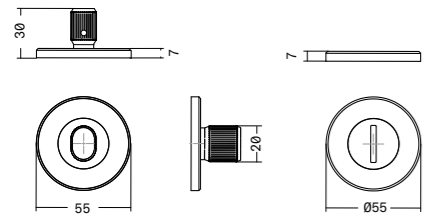

Brooklyn ^{NEW!} Thumbturn lock Aluminium DESIGN: STEFFENSEN & WÜRTZ 9208