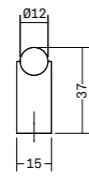

Kumo wood ^{NEW!}

Handles & knobs

Wood
Aluminium
Brass

DESIGN:
ILJA HUBER

0733