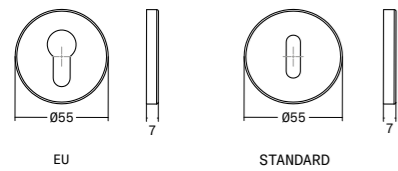

TEXTURED LAVA BLACK	TEXTURED METALLIC BROWN	C	H	D
EU	9304001LMT27	9304001LMT41	38	7	55
STANDARD	9304002LMT27	9304002LMT41	38	7	55