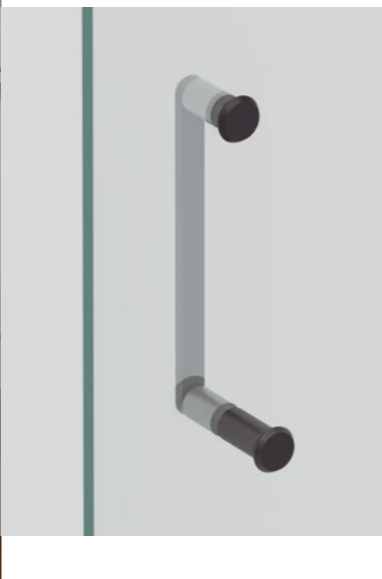

0715 FASE BIG 1SS **NEW!**
PULL HANDLE
BRUSHED BLACK
C 480 MM
TECHNICAL INFO ON PAGE 164

0713 FASE **NEW!**
SHOWER KIT
BRUSHED BLACK
Ø23 MM
TECHNICAL INFO ON PAGE 163