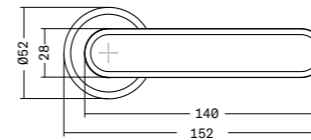

PVD POLISHED TITANIUM BLACK	STAINLESS STEEL LOOK	BRUSHED BLACK	BRUSHED BRASS CAVA	BRUSHED BRONZE	C	H	D	L
9007001LV03	9007001L24	9007001L30	9007001L618	9007001L619	38	51	52	152

MOVEMENT DEGREES:	30	SPIDLE DIMENSIONS (MM)	8X8X100
SIZE (H/D/L) (MM)	51X52X152	MINIMUM SPINDLE HOLE DIAMETER (MM)	30
ROSE SIZE (DXH) (MM)	7X52	DOOR THICKNESS INSTALLATION RANGE (MM)	35 TO 60
ROSE EMBELLISHER	ALUMINIUM ANODIZED	CERTIFICATIONS	-ISO 9001 -ISO 14001 -EN 1906
GRADE DURABILITY ACCORDING EN1906 (CYCLES)	200K		
PASSING SCREWS HOLES DISTANCE (MM)	38 MM