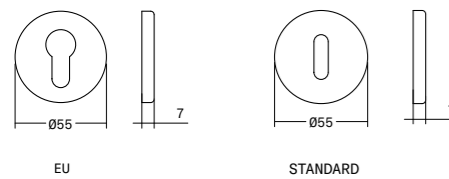

Luv ^{NEW!}

Keyholes

Zamak

DESIGN: KASCHKASCH

9302