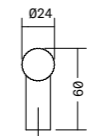

Boto big ^{NEW!} Pull handles Aluminium DESIGN: KASCHKASCH 0711 / 0717 / 0718