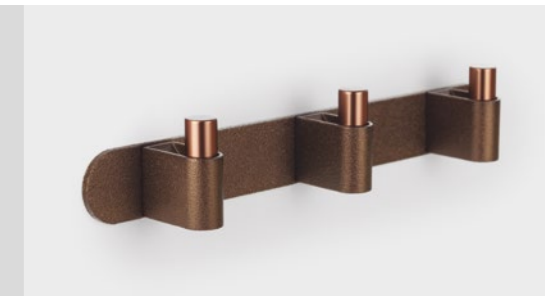

7044 CASEY RACK
PERCHERO LINEAL
TEXTURED METALLIC BROWN + MATT BRONZE
H 62 MM / L 340 MM
TECHNICAL INFO ON PAGE 172

Color consistency is key in any interior design project. That's why using elements from the same series and in the same finish guarantees a harmonious and sophisticated visual interpretation of the space. In this sense, the combination of textured metallic brown and matt bronze stands out for its ability to bring warmth and character without sacrificing contemporary elegance. Applied uniformly to knobs, handles, wall hooks, door handles, and door stoppers, this finish creates a common thread that strengthens the design and enhances the identity of the space.