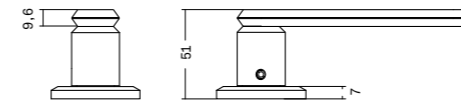

PVD POLISHED TITANIUM BLACK	STAINLESS STEEL LOOK	BRUSHED BLACK	BRUSHED BRASS CAVA	BRUSHED BRONZE	C	H	D	L
9007001LV03	9007001L24	9007001L30	9007001L618	9007001L619	38	51	52	152

MOVEMENT DEGREES:	30	SPIDLE DIMENSIONS (MM)	8X8X100
SIZE (H/D/L) (MM)	51X52X152	MINIMUM SPINDLE HOLE DIAMETER (MM)	30
ROSE SIZE (DXH) (MM)	7X52	DOOR THICKNESS INSTALLATION RANGE (MM)	35 TO 60
ROSE EMBELLISHER	ALUMINIUM ANODIZED	CERTIFICATIONS	-ISO 9001 -ISO 14001 -EN 1906
GRADE DURABILITY ACCORDING EN1906 (CYCLES)	200K		
PASSING SCREWS HOLES DISTANCE (MM)	38 MM