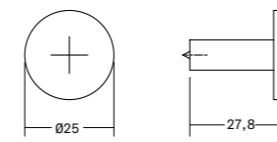

# Nexx <sup>NEW!</sup>

Handles & knobs

Aluminium

DESIGN:  
ILJA HUBER

0578

0578-25

0578-160/256

● INCLUDES NON-TWISTING TIP