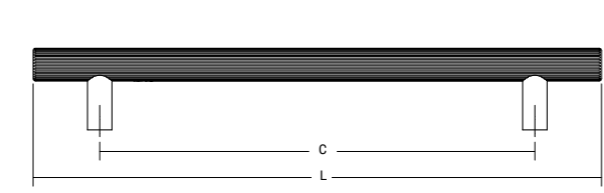

Boto big ^{NEW!} Pull handles Aluminium DESIGN: KASCHKASCH 0711 / 0717 / 0718