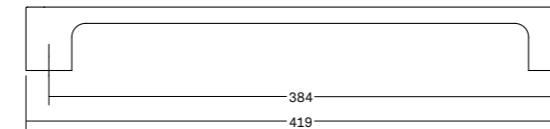

Luv big ^{NEW!}

Pull handles

Zamak

DESIGN:
KASCHKASCH

0734 / 0735 / 0736