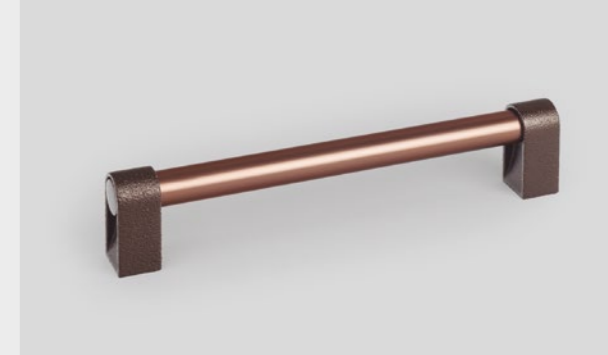

7043 CASEY
WALL HOOK
TEXTURED METALLIC BROWN +
MATT BRONZE
H 61 MM / L 50 MM
TECHNICAL INFO ON PAGE 172

7044 CASEY RACK
PERCHERO LINEAL
TEXTURED METALLIC BROWN + MATT BRONZE
H 62 MM / L 340 MM
TECHNICAL INFO ON PAGE 172

Color consistency is key in any interior design project. That's why using elements from the same series and in the same finish guarantees a harmonious and sophisticated visual interpretation of the space. In this sense, the combination of textured metallic brown and matt bronze stands out for its ability to bring warmth and character without sacrificing contemporary elegance. Applied uniformly to knobs, handles, wall hooks, door handles, and door stoppers, this finish creates a common thread that strengthens the design and enhances the identity of the space.