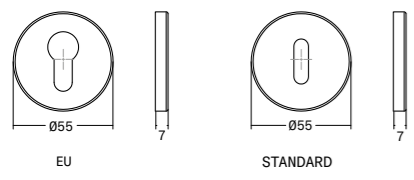

Boto ^{NEW!} Keyholes Aluminium DESIGN: KASCHKASCH 9311