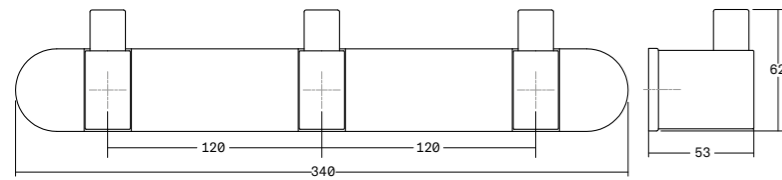

Casey rack

Wall hooks

Zamak
Aluminium
Wood

DESIGN:
KASCHKASCH

7044