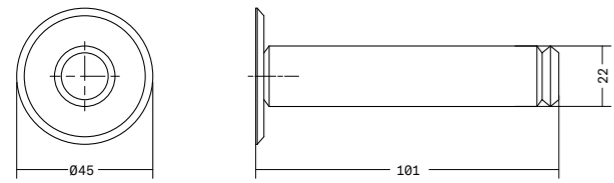

Fase wall ^{NEW!} Door stoppers Aluminium DESIGN: BUDE 8023