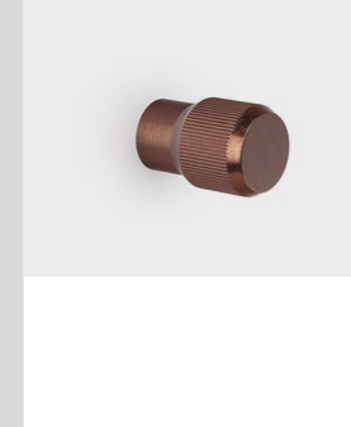

The series also includes two sizes of wall hooks, two models of door stoppers—floor and wall—and three sizes of handles, including the long handle, designed with three support points for greater stability. For large spaces that require more presence, the series offers the Brooklyn big, available in two lengths: 466 mm and 1074 mm. They are ideal for contemporary furniture, bathrooms, and especially kitchens, where they can be installed on refrigerators, ovens, and large cabinets. They are available in both single-sided and back-to-back versions, perfect for interior and sliding doors.

0678 BROOKLYN BIG 1SS  
BRUSHED BRONZE  
C 1056 MM

0679 BROOKLYN BIG BBS  
TITANIUM BLACK  
C 1056 MM

7045 BROOKLYN  
BRUSHED BRONZE  
H 70 MM / L 70 MM

8022 BROOKLYN WALL  
BRUSHED BRONZE  
H 103 MM

9008 BROOKLYN **NEW!**  
DOOR HANDLE  
BRUSHED BRONZE  
L 149 MM  
TECHNICAL INFO ON PAGE 165-166

0676 BROOKLYN **NEW!**  
KNOB  
BRUSHED BRONZE  
Ø20 MM  
TECHNICAL INFO ON PAGE 167

0677 BROOKLYN BIG **NEW!**  
KNOB  
BRUSHED BRONZE  
Ø40 MM  
TECHNICAL INFO ON PAGE 167

0676 BROOKLYN  
T-SHAPED KNOB  
BRUSHED BRONZE  
L 55 MM  
TECHNICAL INFO ON PAGE 167

0676 BROOKLYN  
HANDLE  
BRUSHED BRONZE  
C 100 MM  
TECHNICAL INFO ON PAGE 167

0676 BROOKLYN  
LONG HANDLE  
BRUSHED BRONZE  
C 1056 MM  
TECHNICAL INFO ON PAGE 167

0678 BROOKLYN BIG 1SS  
PULL HANDLE  
BRUSHED BRONZE  
C 448 MM  
TECHNICAL INFO ON PAGE 168