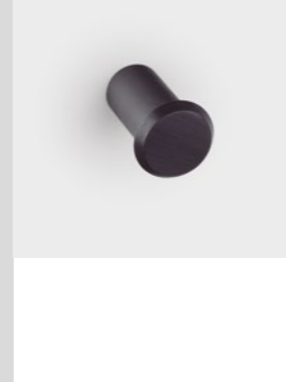

0712 FASE **NEW!**
T-SHAPED KNOB
BRUSHED BLACK
L 52 MM
TECHNICAL INFO ON PAGE 163

0712 FASE **NEW!**
KNOB
BRUSHED BLACK
Ø23 MM
TECHNICAL INFO ON PAGE 163