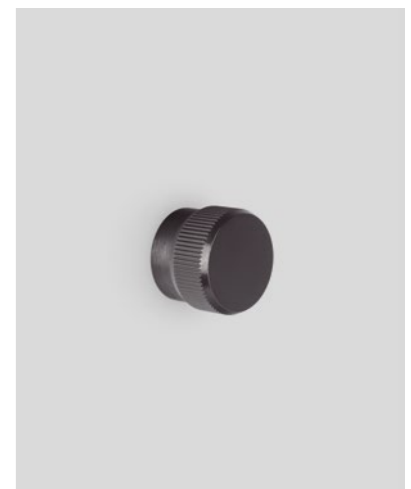

Brooklyn big <sup>NEW!</sup> Handles & knobs Aluminium DESIGN: STEFFENSEN & WÜRTZ 0677

POLISHED NICKEL	BRUSHED BLACK	TITANIUM BLACK	BRUSHED BRASS CAVA	BRUSHED BRONZE	L	±	☒
0677040L05	0677040L30	0677040L33	0677040L618	0677040L619	40	1	25