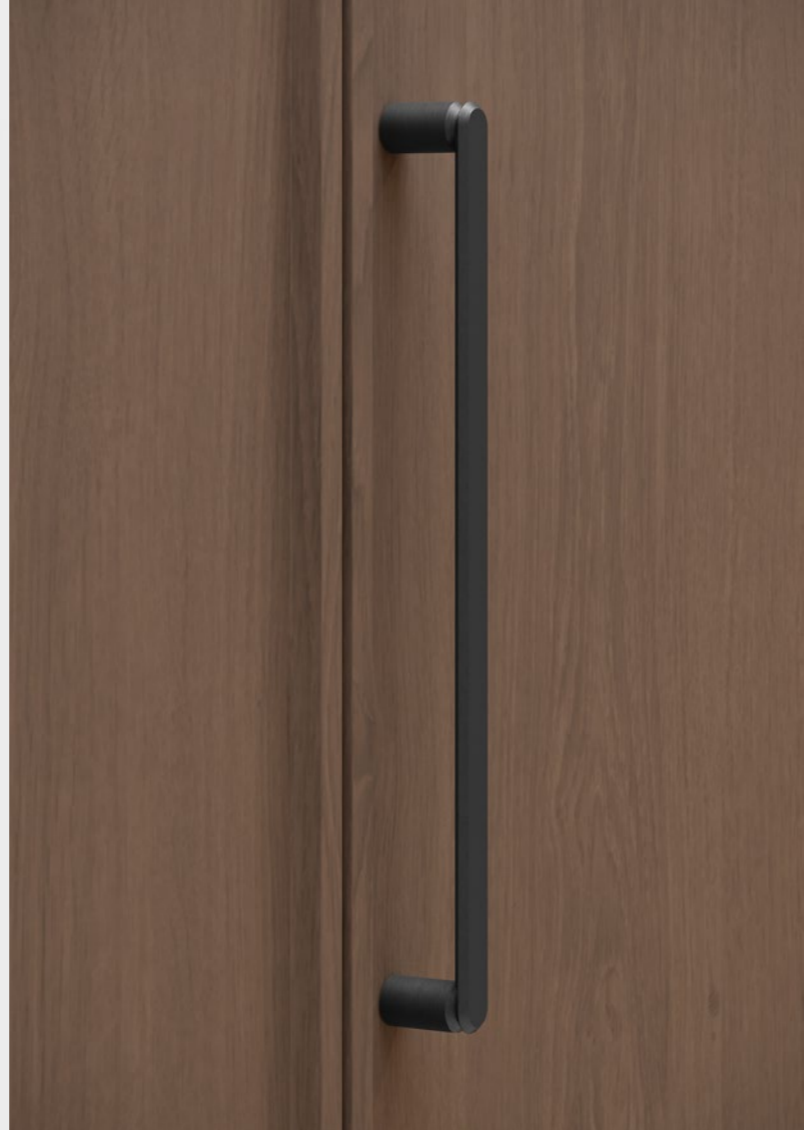

0715 FASE BIG 1SS
BRUSHED BLACK
C 480 MM