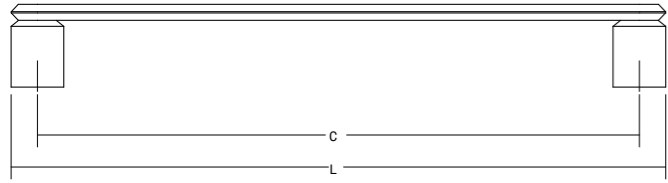

Fase big ^{NEW!} Pull handles Aluminium DESIGN: BUDE 0714 / 0715 / 0716