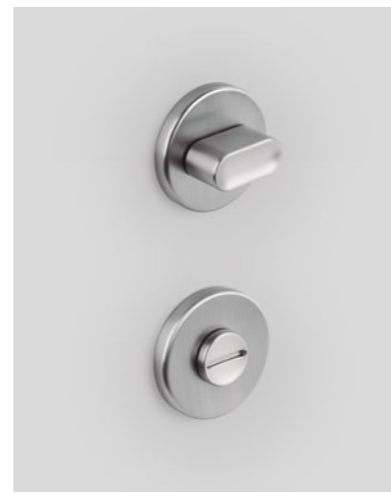

BRUSHED NICKEL	BRUSHED BRASS CAVA	BRUSHED BRONZE	MATT WHITE	MATT BLACK	C	H	D	L
9202001Z23	9202001Z618	9202001Z619	9202001ZM1	9202001ZM2	38	26	55	55

THUMBTURN SIZE (H/D/L) (MM)	26X55X55	MINIMUM SPINDLE HOLE DIAMETER (MM)	25
RELEASE SIZE (H/D/L) (MM)	12X55X55	DOOR THICKNESS INSTALLATION RANGE (MM)	28 TO 41
ROSE SIZE (DXH) (MM)	7X55	CERTIFICATIONS	-ISO 9001 -ISO 14001
ROSE EMBELLISHER SIZE	ZAMAK		
PASSING SCREWS HOLES DISTANCE (MM)	38 MM		
SPIDLE DIMENSIONS (MM)	6X6X55