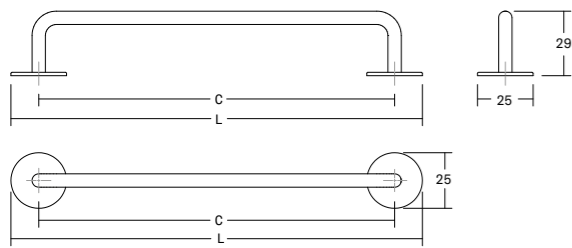

Milano

Handles & knobs

Zamak

DESIGN:
KASCHKASCH

0646