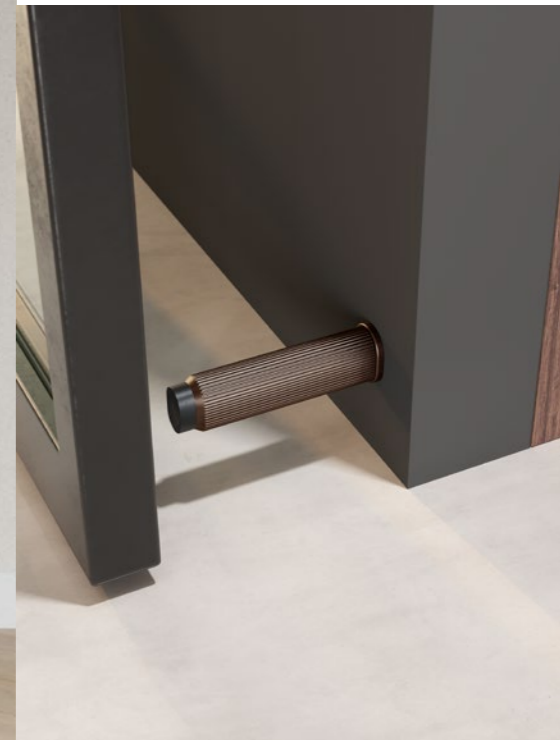

The series also includes two sizes of wall hooks, two models of door stoppers—floor and wall—and three sizes of handles, including the long handle, designed with three support points for greater stability. For large spaces that require more presence, the series offers the Brooklyn big, available in two lengths: 466 mm and 1074 mm. They are ideal for contemporary furniture, bathrooms, and especially kitchens, where they can be installed on refrigerators, ovens, and large cabinets. They are available in both single-sided and back-to-back versions, perfect for interior and sliding doors.

0678 BROOKLYN BIG 1SS  
BRUSHED BRONZE  
C 1056 MM

0679 BROOKLYN BIG BBS  
TITANIUM BLACK  
C 1056 MM

7045 BROOKLYN  
BRUSHED BRONZE  
H 70 MM / L 70 MM

8022 BROOKLYN WALL  
BRUSHED BRONZE  
H 103 MM

9008 BROOKLYN **NEW!**  
DOOR HANDLE  
BRUSHED BRONZE  
L 149 MM  
TECHNICAL INFO ON PAGE 165-166