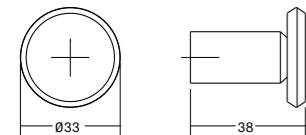

Fase big ^{NEW!} Pull handles Aluminium DESIGN: BUDE 0714 / 0715 / 0716

⓪ ONE SIDE SYSTEM
① BACK TO BACK SYSTEM

PVD POLISHED TITANIUM BLACK	STAINLESS STEEL LOOK	BRUSHED BLACK	BRUSHED BRASS CAVA	BRUSHED BRONZE	C	L(Ø)	±	⓪
0714320LV03	0714320L24	0714320L30	0714320L618	0714320L619	320	348	2	2
0714480LV03	0714480L24	0714480L30	0714480L618	0714480L619	480	508	2	2
0715320LV03	0715320L24	0715320L30	0715320L618	0715320L619	320	348	2	2 ①
0715480LV03	0715480L24	0715480L30	0715480L618	0715480L619	480	508	2	2 ①
0716320LV03	0716320L24	0716320L30	0716320L618	0716320L619	320	348	2	1 ①
0716480LV03	0716480L24	0716480L30	0716480L618	0716480L619	480	508	2	1 ①

Fase wall ^{NEW!} Door stoppers Aluminium DESIGN: BUDE 8023

FIXATION WITH SCREW OR
ADHESIVE

PVD POLISHED TITANIUM BLACK	STAINLESS STEEL LOOK	BRUSHED BLACK	BRUSHED BRASS CAVA	BRUSHED BRONZE	L(Ø)	H	±	⓪
8023101LV03	8023101L24	8023101L30	8023101L618	8023101L619	45	101	1	12

Fase ^{NEW!} Wall hooks Aluminium DESIGN: BUDE 7046

FIXATION WITH SCREW

PVD POLISHED TITANIUM BLACK	STAINLESS STEEL LOOK	BRUSHED BLACK	BRUSHED BRASS CAVA	BRUSHED BRONZE	L(Ø)	H	CC	±	⓪
7046033LV03	7046033L24	7046033L30	7046033L618	7046033L619	33	38	-	1	12
7046033LV03EI	7046033L24EI	7046033L30EI	7046033L618EI	7046033L619EI	33	38	-	1	25

REFERENCES ENDING WITH "EI" INDICATE INDUSTRIAL PACKAGING.

Brooklyn

Brooklyn ^{NEW!} Door handles Aluminium DESIGN: STEFFENSEN & WÜRTZ 9008

PVD POLISHED NICKEL	BRUSHED BLACK	PVD TITANIUM BLACK	BRUSHED BRASS CAVA	BRUSHED BRONZE	C	H	D	L
9008001LV05	9008001L30	9008001LV33	9008001L618	9008001L619	38	60	55	149