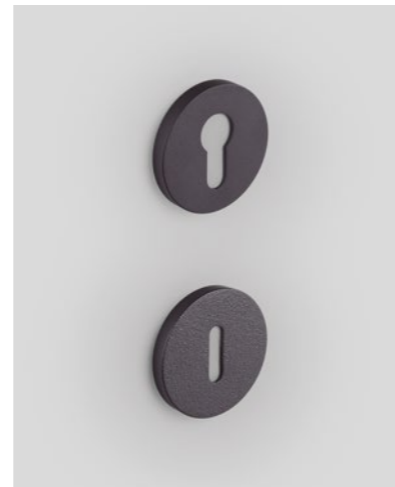

Casey <sup>NEW!</sup>

Keyholes

Zamak

DESIGN:  
KASCHKASCH

9304

	TEXTURED LAVA BLACK	TEXTURED METALLIC BROWN	C	H	D
EU	9304001LMT27	9304001LMT41	38	7	55
STANDARD	9304002LMT27	9304002LMT41	38	7	55

Casey big

Pull handles