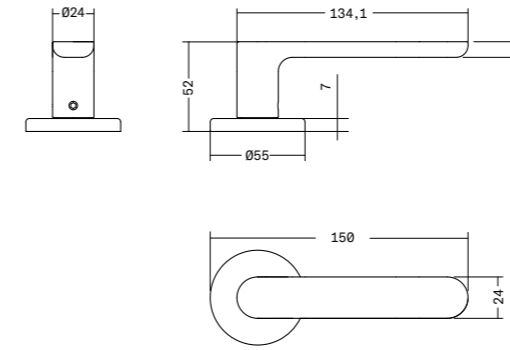

Luv ^{NEW!}

Door handles

Zamak

DESIGN:
KASCHKASCH

9002

BRUSHED NICKEL	BRUSHED BRASS CAVA	BRUSHED BRONZE	MATT WHITE	MATT BLACK	C	H	D	L
9002001Z23	9002001Z618	9002001Z619	9002001ZM1	9002001ZM2	38	52	55	150

MOVEMENT DEGREES:	30	MINIMUM SPINDLE HOLE DIAMETER (MM)	30
SIZE (H/D/L) (MM)	52X55X150	DOOR THICKNESS INSTALLATION RANGE (MM)	35 TO 62
ROSE SIZE (DXH) (MM)	55X55X7	CERTIFICATIONS	-ISO 9001 -ISO 14001 -EN 1906
ROSE EMBELLISHER	ZAMAK		
GRADE DURABILITY ACCORDING EN1906 (CYCLES)	200K		
PASSING SCREWS HOLES DISTANCE (MM)	38 MM		
SPIDLE DIMENSIONS (MM)	8X8X100