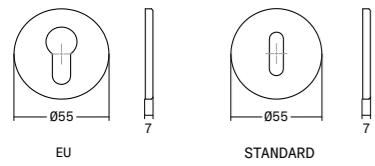

Brooklyn ^{NEW!} Keyholes Aluminium DESIGN: STEFFENSEN & WÜRTZ 9308