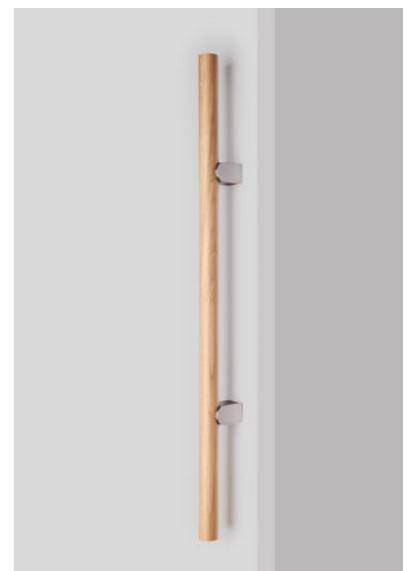

Hinoki wood big ^{NEW!}

Pull handles

Wood

DESIGN:
ALEXIS VIVET

0682

0682 - 416

0682 - 832

CERTIFIED WOOD

OAK	WALNUT	RAW OAK	CC1	CC2	L	±	☐
0682416W16	0682416W17	0682416W00	416	-	500	2	2
0682832W16	0682832W17	0682832W00	832	416	915	3	2

Kumo wood big one ^{NEW!}

Pull handles

Wood
Aluminium

DESIGN:
ILJA HÜBER

0730 / 0731 / 0732

CERTIFIED WOOD

① ONE SIDE SYSTEM

② BACK TO BACK SYSTEM

STAINLESS STEEL LOOK + OAK	TITANIUM BLACK + OAK	LACQUERED BURSHED BRASS + OAK	STAINLESS STEEL LOOK + WALNUT	TITANIUM BLACK + WALNUT	LACQUERED BURSHED BRASS + WALNUT	C	L	±	☐
0730448N2416	0730448N3316	0730448N62016	0730448N2417	0730448N3317	0730448N62017	448	878	2	2
07301056N2416	07301056N3316	07301056N62016	07301056N2417	07301056N3317	07301056N62017	1056	1596	2	2
0731448N2416	0731448N3316	0731448N62016	0731448N2417	0731448N3317	0731448N62017	448	878	2	2 ①
07311056N2416	07311056N3316	07311056N62016	07311056N2417	07311056N3317	07311056N62017	1056	1596	2	2 ①
0732448N2416	0732448N3316	0732448N62016	0732448N2417	0732448N3317	0732448N62017	448	878	2	1 ②
07321056N2416	07321056N3316	07321056N62016	07321056N2417	07321056N3317	07321056N62017	1056	1596	2	1 ②

CUSTOMIZABLE SIZE AVAILABLE
RAW OAK FINISH AVAILABLE ON REQUEST

Kumo wood big ^{NEW!}

Pull handles

Wood
Aluminium

DESIGN:
ILJA HÜBER

0727 / 0728 / 0729

CERTIFIED WOOD

① ONE SIDE SYSTEM

② BACK TO BACK SYSTEM