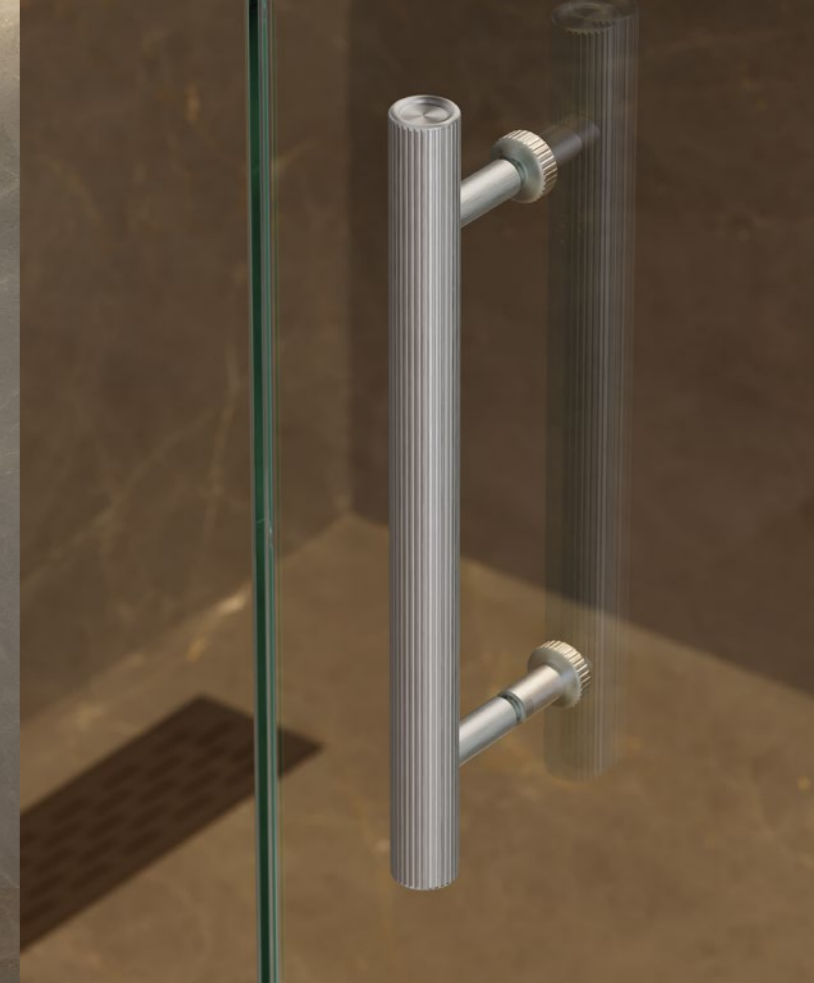

0710 BOTO  
STAINLESS STEEL LOOK  
Ø45 MM

The new collection also includes a 45 mm diameter knob and handles available in 160, 320, and 1024 mm center-to-center distances, sizes that allow for comfortable use in kitchen and bathroom furniture as well as large-format cabinets.

0710 BOTO  
BRUSHED BRASS CAVA  
C 160 MM

0710 BOTO  
STAINLESS STEEL LOOK  
C 960 MM

0718 BOTO BIG BBS  
STAINLESS STEEL LOOK  
C 320 MM

0719 BOTO SHOWER KIT  
STAINLESS STEEL LOOK  
Ø18 MM

0710 BOTO  
STAINLESS STEEL LOOK  
C 160 MM

The series also includes Boto big with an enlarged diameter, available in 320 and 1024 mm between centers, ideal for interior or sliding doors, where ergonomics and grip surface are key factors. And to further expand the possibilities without compromising the visual coherence of the space, the collection also includes the Boto wall hook, which echoes the same formal language as the series and, like the rest of its elements, is available in five finishes.