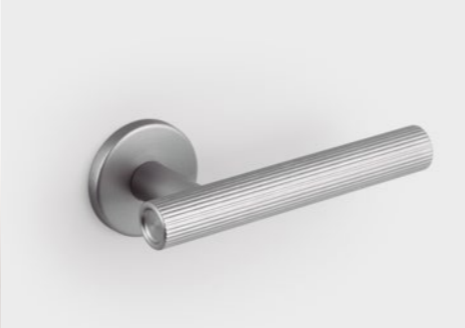

7048 BOTO **NEW!**
WALL HOOK
STAINLESS STEEL LOOK
Ø80 MM / H 45 MM
TECHNICAL INFO ON PAGE 160

Boto is a timeless collection, ideal for projects that prioritize materiality. It will provide you with that unique detail that is ideal for accompanying the most ambitious projects: handles, pull handles, door handles, wall hooks, and door stoppers, all designed with the same formal language. The stainless steel look finish is one of the most refined options in the series, perfect for projects where wood or organic materials need a companion that helps to reinforce and enhance the craftsmanship without unnecessary ornamentation, thanks to its matte appearance and its ability to capture and reflect light in a subtle way. It provides a sense of visual cleanliness and sophistication that fits perfectly with the balanced and Nordic character of the collection.