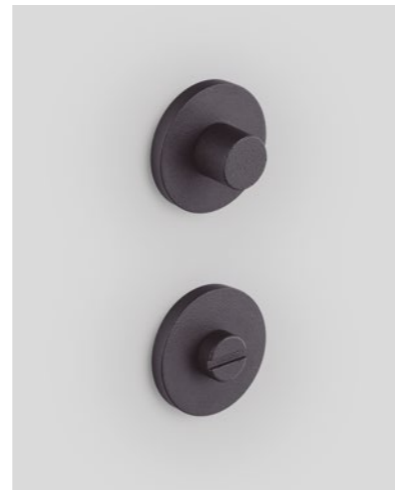

TEXTURED LAVA BLACK 9204001LMT27	TEXTURED METALLIC BROWN 9204001LMT41	C	H	D	L
		38	26,5	55	55

THUMBTURN SIZE (H/D/L) (MM)	26,5X55X55	MINIMUM SPINDLE HOLE DIAMETER (MM)	25
RELEASE SIZE (H/D/L) (MM)	16X55X55	DOOR THICKNESS INSTALLATION RANGE (MM)	20 TO 42
ROSE SIZE (DXH) (MM)	7X55	CERTIFICATIONS	-ISO 9001 -ISO 14001
ROSE EMBELLISHER SIZE	ZAMAK		
PASSING SCREWS HOLES DISTANCE (MM)	38 MM		
SPIDLE DIMENSIONS (MM)	6X6X55