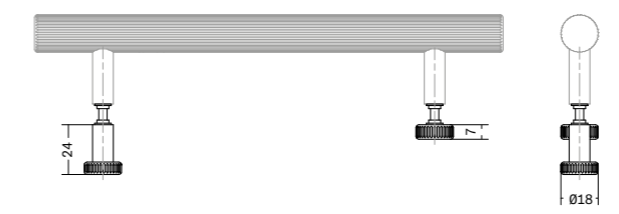

Boto ^{NEW!} Shower kit Aluminium DESIGN: KASCHKASCH 0719

THE SHOWER KIT INCLUDES THE KNOB AND COVER COMPATIBLE WITH ALL 0710 BOTO HANDLES MEASURING 160 MM AND 320 MM

POLISHED NICKEL	STAINLESS STEEL LOOK	BRUSHED BLACK	BRUSHED BRASS CAVA	BRUSHED BRONZE	L (Ø)	±	☒
0719018L05	0719018L24	0719018L30	0719018L618	0719018L619	18	2	25