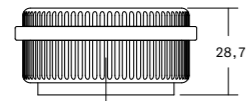

FIXATION WITH SCREW OR ADHESIVE

POLISHED NICKEL	STAINLESS STEEL LOOK	BRUSHED BLACK	BRUSHED BRASS CAVA	BRUSHED BRONZE	Ø	H	±	☒
8024060L05	8024060L24	8024060L30	8024060L618	8024060L619	60	29	1	12

FIXATION WITH SCREW

POLISHED NICKEL	STAINLESS STEEL LOOK	BRUSHED BLACK	BRUSHED BRASS CAVA	BRUSHED BRONZE	L (Ø)	H	±	☒
7048080L05	7048080L24	7048080L30	7048080L618	7048080L619	80	45	1	6
7048080L05EI	7048080L24EI	7048080L30EI	7048080L618EI	7048080L619EI	80	45	1	25

REFERENCES ENDING WITH "EI" INDICATE INDUSTRIAL PACKAGING.

PVD POLISHED TITANIUM BLACK	STAINLESS STEEL LOOK	BRUSHED BLACK	BRUSHED BRASS CAVA	BRUSHED BRONZE	C	H	D	L
9007001LV03	9007001L24	9007001L30	9007001L618	9007001L619	38	51	52	152

MOVEMENT DEGREES:	30	SPIDLE DIMENSIONS (MM)	8X8X100
SIZE (H/D/L) (MM)	51X52X152	MINIMUM SPINDLE HOLE DIAMETER (MM)	30
ROSE SIZE (DXH) (MM)	7X52	DOOR THICKNESS INSTALLATION RANGE (MM)	35 TO 60
ROSE EMBELLISHER	ALUMINIUM ANODIZED	CERTIFICATIONS	-ISO 9001 -ISO 14001 -EN 1906
GRADE DURABILITY ACCORDING EN1906 (CYCLES)	200K		
PASSING SCREWS HOLES DISTANCE (MM)	38 MM