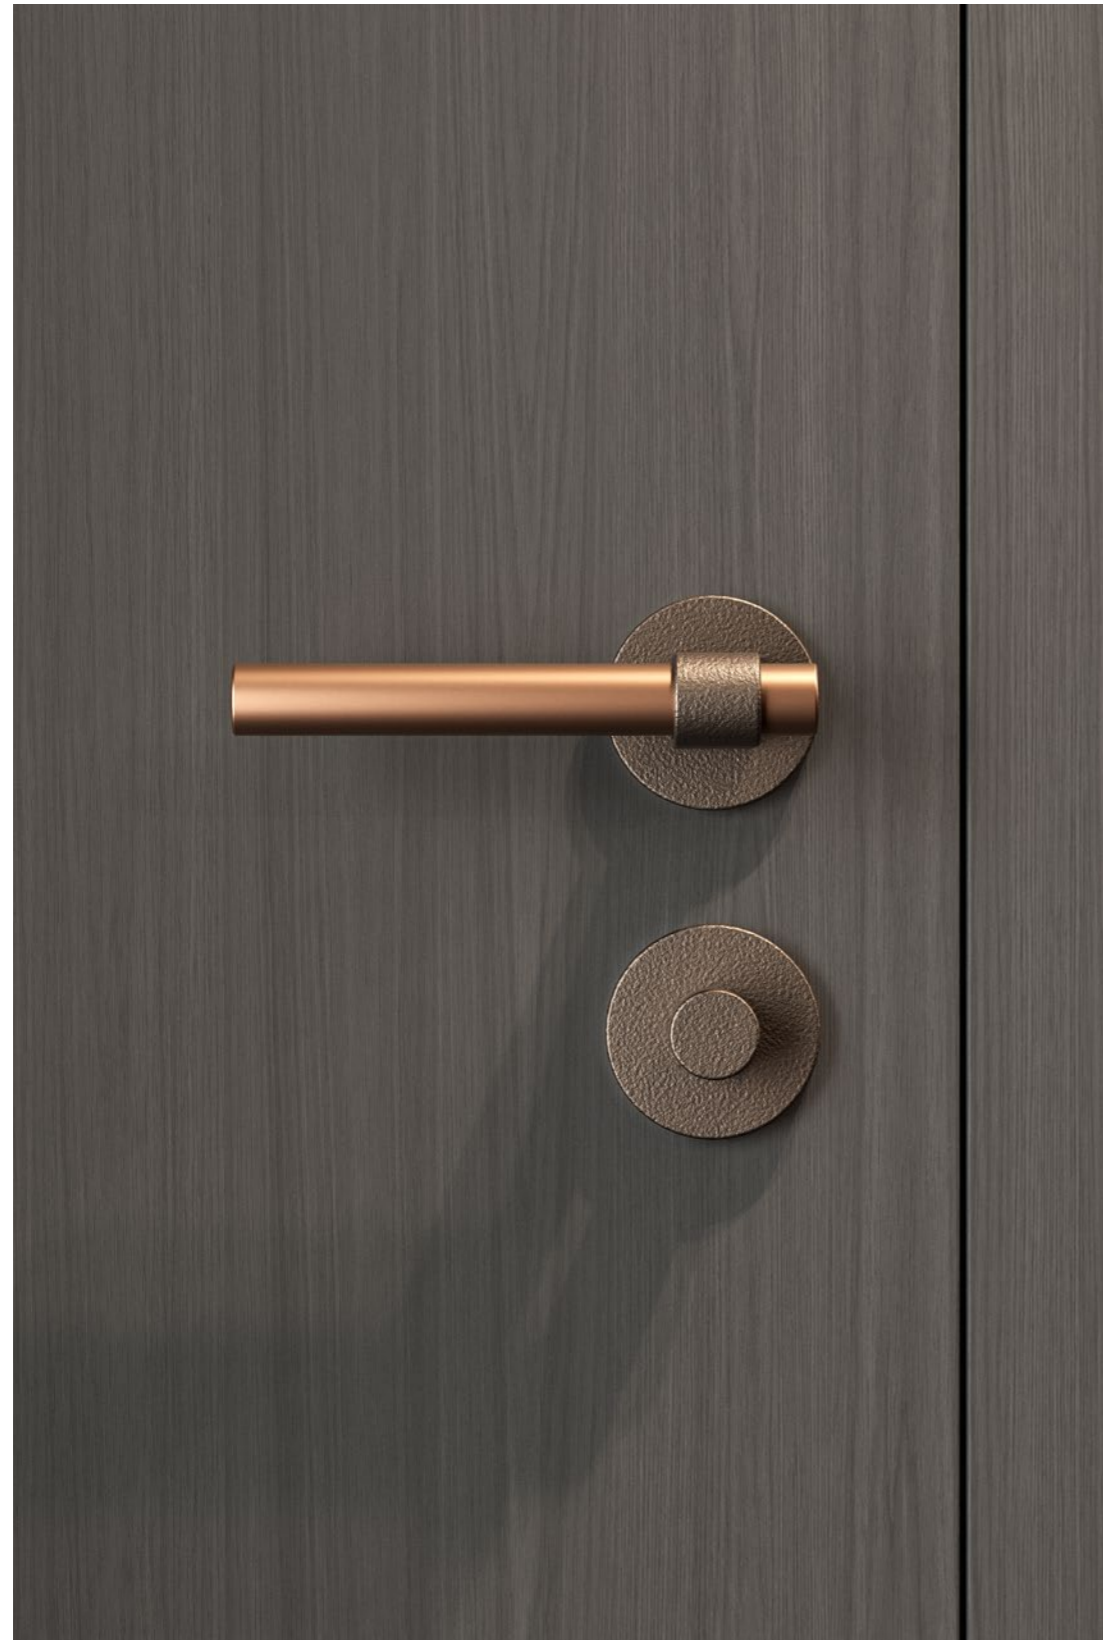

# Casey Designed by Kaschkasch

PRODUCTS INDEX:

9004 CASEY  
0700 CASEY

0701/0702/0703 CASEY BIG  
8016 CASEY

7043 CASEY  
7044 CASEY RACK

0702 CASEY BIG 1SS  
TEXTURED METALLIC BROWN + MATT BRONZE  
C 416 MM