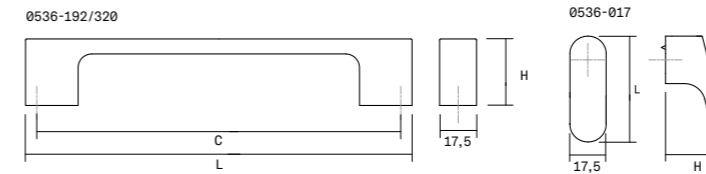

Luv

Handles & knobs

Zamak

DESIGN: KASCHKASCH

0536