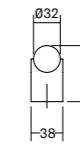

Kumo wood big one ^{NEW!}

Pull handles

Wood
Aluminium
Brass

DESIGN:
ILJA HUBER

0730 / 0731 / 0732

① ONE SIDE SYSTEM
② BACK TO BACK SYSTEM

STAINLESS STEEL LOOK + OAK	TITANIUM BLACK + OAK	LACQUERED BURSHED BRASS + OAK	STAINLESS STEEL LOOK + WALNUT	TITANIUM BLACK + WALNUT	LACQUERED BURSHED BRASS + WALNUT	C	L	±	☐
0730448N2416	0730448N3316	0730448N62016	0730448N2417	0730448N3317	0730448N62017	448	878	2	2
07301056N2416	07301056N3316	07301056N62016	07301056N2417	07301056N3317	07301056N62017	1056	1596	2	2
0731448N2416	0731448N3316	0731448N62016	0731448N2417	0731448N3317	0731448N62017	448	878	2	2 ①
07311056N2416	07311056N3316	07311056N62016	07311056N2417	07311056N3317	07311056N62017	1056	1596	2	2 ①
0732448N2416	0732448N3316	0732448N62016	0732448N2417	0732448N3317	0732448N62017	448	878	2	1 ①
07321056N2416	07321056N3316	07321056N62016	07321056N2417	07321056N3317	07321056N62017	1056	1596	2	1 ①

CUSTOMIZABLE SIZE AVAILABLE
RAW OAK FINISH AVAILABLE ON REQUEST