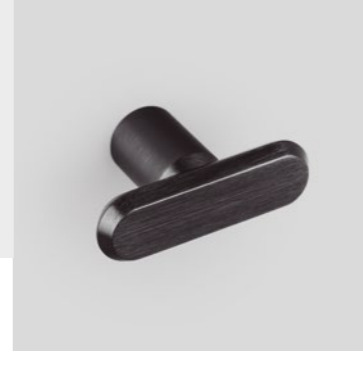

0712 FASE **NEW!**
HANDLE
BRUSHED BLACK
C 160 MM
TECHNICAL INFO ON PAGE 163

0712 FASE **NEW!**
T-SHAPED KNOB
BRUSHED BLACK
L 52 MM
TECHNICAL INFO ON PAGE 163