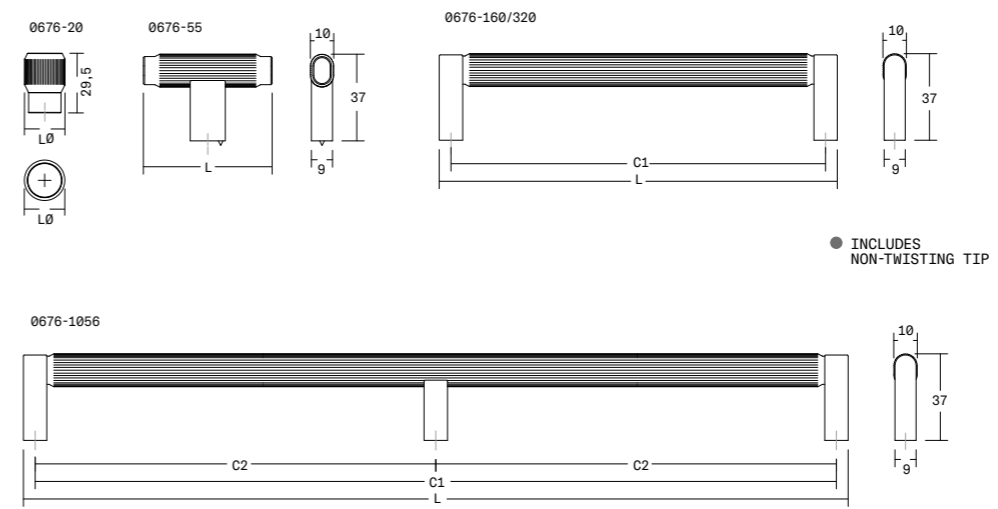

Brooklyn Handles & knobs Aluminium DESIGN: STEFFENSEN & WÜRTZ 0676

● INCLUDES NON-TWISTING TIP

POLISHED NICKEL	BRUSHED BLACK	TITANIUM BLACK	BRUSHED BRASS CAVA	BRUSHED BRONZE	C1	C2	L	±	☒
0676020L05	0676020L30	0676020L33	0676020L618	0676020L619	-	-	20	1	25
0676055L05	0676055L30	0676055L33	0676055L618	0676055L619	-	-	55	1	25
0676160L05	0676160L30	0676160L33	0676160L618	0676160L619	160	-	170	2	25
0676320L05	0676320L30	0676320L33	0676320L618	0676320L619	320	-	330	2	25
06761056L05	06761056L30	06761056L33	06761056L618	06761056L619	1056	528	1066	3	10