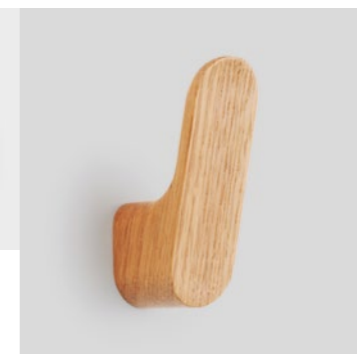

0699 LUV WOOD  
KNOB  
OAK  
L 51,2 MM  
TECHNICAL INFO ON PAGE 175

0699 LUV WOOD  
HANDLE  
WALNUT  
C 160 MM  
TECHNICAL INFO ON PAGE 175

0665 LUV WOOD BIG 1SS  
PULL HANDLE  
OAK  
C 384 MM  
TECHNICAL INFO ON PAGE 176

8018 LUV WOOD  
DOOR STOPPER  
WALNUT  
Ø71 MM  
TECHNICAL INFO ON PAGE 176

7018 LUV WOOD  
WALL HOOK  
OAK  
H 82 MM / L 50 MM  
TECHNICAL INFO ON PAGE 177

The Luv series stands out for its great versatility, as it offers multiple possibilities within the same design language: knobs, handles, door handles, wall hooks, and door stoppers, adapting to all types of projects. In addition, the collection includes wooden versions, such as Luv wood, which add warmth and a natural finish, expanding the customization options and combining functionality, style, and aesthetic consistency in every space.