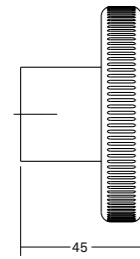

FIXATION WITH SCREW OR ADHESIVE

POLISHED NICKEL	STAINLESS STEEL LOOK	BRUSHED BLACK	BRUSHED BRASS CAVA	BRUSHED BRONZE	Ø	H	±	☒
8024060L05	8024060L24	8024060L30	8024060L618	8024060L619	60	29	1	12

FIXATION WITH SCREW

POLISHED NICKEL	STAINLESS STEEL LOOK	BRUSHED BLACK	BRUSHED BRASS CAVA	BRUSHED BRONZE	L (Ø)	H	±	☒
7048080L05	7048080L24	7048080L30	7048080L618	7048080L619	80	45	1	6
7048080L05EI	7048080L24EI	7048080L30EI	7048080L618EI	7048080L619EI	80	45	1	25

REFERENCES ENDING WITH "EI" INDICATE INDUSTRIAL PACKAGING.

PVD POLISHED TITANIUM BLACK	STAINLESS STEEL LOOK	BRUSHED BLACK	BRUSHED BRASS CAVA	BRUSHED BRONZE	C	H	D	L
9007001LV03	9007001L24	9007001L30	9007001L618	9007001L619	38	51	52	152

MOVEMENT DEGREES:	30	SPIDLE DIMENSIONS (MM)	8X8X100
SIZE (H/D/L) (MM)	51X52X152	MINIMUM SPINDLE HOLE DIAMETER (MM)	30
ROSE SIZE (DXH) (MM)	7X52	DOOR THICKNESS INSTALLATION RANGE (MM)	35 TO 60
ROSE EMBELLISHER	ALUMINIUM ANODIZED	CERTIFICATIONS	-ISO 9001 -ISO 14001 -EN 1906
GRADE DURABILITY ACCORDING EN1906 (CYCLES)	200K		
PASSING SCREWS HOLES DISTANCE (MM)	38 MM