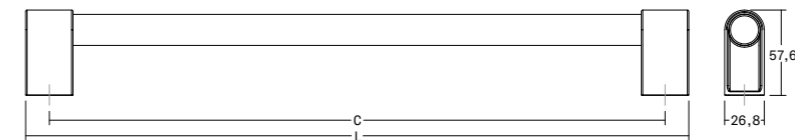

Casey big

Pull handles

Aluminium

DESIGN:
KASCHKASCH

0701 / 0702 / 0703

Ⓛ ONE SIDE SYSTEM
Ⓜ BACK TO BACK SYSTEM

TEXTURED LAVA BLACK + MATT BLACK	TEXTURED LAVA BLACK + POLISHED TITANIUM BLACK	TEXTURED METALLIC BROWN + MATT BRONZE	C	L	±	Ⓜ
0701416LMT2709	0701416LMT2703	0701416LMT4119	416	448	2	2
0701736LMT2709	0701736LMT2703	0701736LMT4119	736	768	2	2
0702416LMT2709	0702416LMT2703	0702416LMT4119	416	448	2	2 Ⓛ
0702736LMT2709	0702736LMT2703	0702736LMT4119	736	768	2	2 Ⓛ
0703416LMT2709	0703416LMT2703	0703416LMT4119	416	448	2	2 Ⓜ
0703736LMT2709	0703736LMT2703	0703736LMT4119	736	768	2	2 Ⓜ