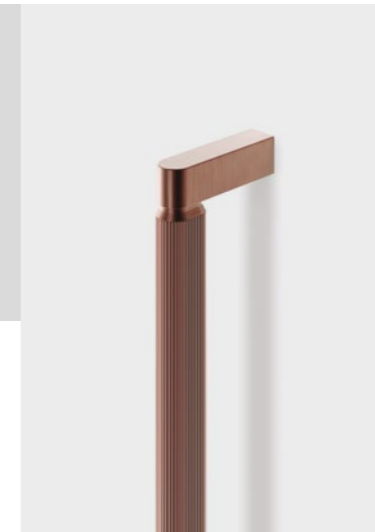

The series also includes two sizes of wall hooks, two models of door stoppers—floor and wall—and three sizes of handles, including the long handle, designed with three support points for greater stability. For large spaces that require more presence, the series offers the Brooklyn big, available in two lengths: 466 mm and 1074 mm. They are ideal for contemporary furniture, bathrooms, and especially kitchens, where they can be installed on refrigerators, ovens, and large cabinets. They are available in both single-sided and back-to-back versions, perfect for interior and sliding doors.

0678 BROOKLYN BIG 1SS  
BRUSHED BRONZE  
C 1056 MM

0679 BROOKLYN BIG BBS  
TITANIUM BLACK  
C 1056 MM

7045 BROOKLYN  
BRUSHED BRONZE  
H 70 MM / L 70 MM

8022 BROOKLYN WALL  
BRUSHED BRONZE  
H 103 MM

9008 BROOKLYN **NEW!**  
DOOR HANDLE  
BRUSHED BRONZE  
L 149 MM  
TECHNICAL INFO ON PAGE 165-166

0676 BROOKLYN **NEW!**  
KNOB  
BRUSHED BRONZE  
Ø20 MM  
TECHNICAL INFO ON PAGE 167

0677 BROOKLYN BIG **NEW!**  
KNOB  
BRUSHED BRONZE  
Ø40 MM  
TECHNICAL INFO ON PAGE 167

0676 BROOKLYN  
T-SHAPED KNOB  
BRUSHED BRONZE  
L 55 MM  
TECHNICAL INFO ON PAGE 167

0676 BROOKLYN  
HANDLE  
BRUSHED BRONZE  
C 100 MM  
TECHNICAL INFO ON PAGE 167

0676 BROOKLYN  
LONG HANDLE  
BRUSHED BRONZE  
C 1056 MM  
TECHNICAL INFO ON PAGE 167

0678 BROOKLYN BIG 1SS  
PULL HANDLE  
BRUSHED BRONZE  
C 448 MM  
TECHNICAL INFO ON PAGE 168