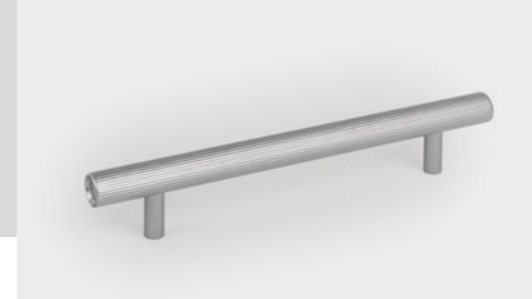

7048 BOTO **NEW!**
WALL HOOK
STAINLESS STEEL LOOK
Ø80 MM / H 45 MM
TECHNICAL INFO ON PAGE 160

Boto is a timeless collection, ideal for projects that prioritize materiality. It will provide you with that unique detail that is ideal for accompanying the most ambitious projects: handles, pull handles, door handles, wall hooks, and door stoppers, all designed with the same formal language. The stainless steel look finish is one of the most refined options in the series, perfect for projects where wood or organic materials need a companion that helps to reinforce and enhance the craftsmanship without unnecessary ornamentation, thanks to its matte appearance and its ability to capture and reflect light in a subtle way. It provides a sense of visual cleanliness and sophistication that fits perfectly with the balanced and Nordic character of the collection.