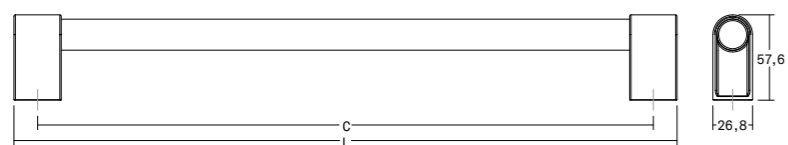

Casey big Pull handles Aluminium DESIGN: KASCHKASCH 0701 / 0702 / 0703