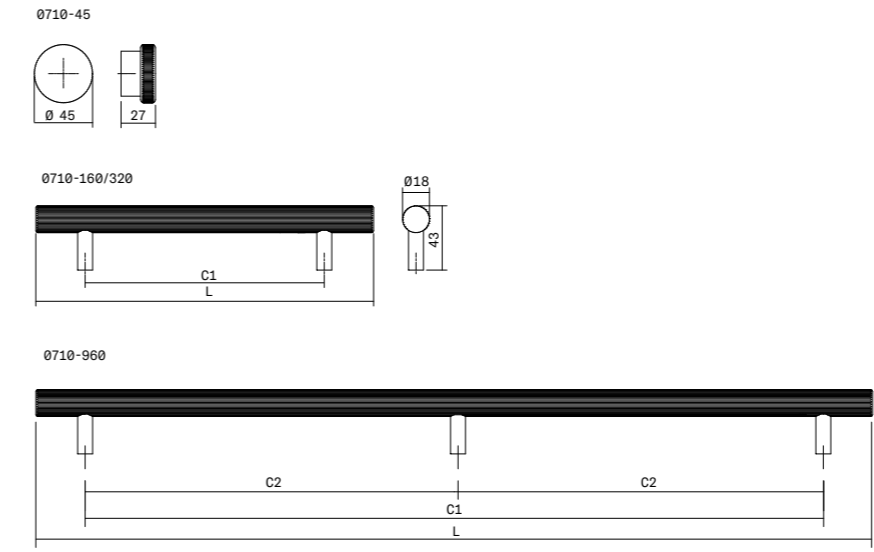

Boto ^{NEW!} Handles & knobs Aluminium DESIGN: KASCHKASCH 0710

POLISHED NICKEL	STAINLESS STEEL LOOK	BRUSHED BLACK	BRUSHED BRASS CAVA	BRUSHED BRONZE	C1	C2	L (Ø)	±	☒
0710045L05	0710045L24	0710045L30	0710045L618	0710045L619	-	-	45	1	25
0710160L05	0710160L24	0710160L30	0710160L618	0710160L619	160	-	226	2	25
0710320L05	0710320L24	0710320L30	0710320L618	0710320L619	320	-	386	2	25
0710960L05	0710960L24	0710960L30	0710960L618	0710960L619	960	480	1026	3	10