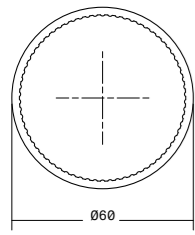

FIXATION WITH SCREW OR ADHESIVE

POLISHED NICKEL	STAINLESS STEEL LOOK	BRUSHED BLACK	BRUSHED BRASS CAVA	BRUSHED BRONZE	Ø	H	±	☒
8024060L05	8024060L24	8024060L30	8024060L618	8024060L619	60	29	1	12

FIXATION WITH SCREW

POLISHED NICKEL	STAINLESS STEEL LOOK	BRUSHED BLACK	BRUSHED BRASS CAVA	BRUSHED BRONZE	L (Ø)	H	±	☒
7048080L05	7048080L24	7048080L30	7048080L618	7048080L619	80	45	1	6
7048080L05EI	7048080L24EI	7048080L30EI	7048080L618EI	7048080L619EI	80	45	1	25

REFERENCES ENDING WITH "EI" INDICATE INDUSTRIAL PACKAGING.

PVD POLISHED TITANIUM BLACK	STAINLESS STEEL LOOK	BRUSHED BLACK	BRUSHED BRASS CAVA	BRUSHED BRONZE	C	H	D	L
9007001LV03	9007001L24	9007001L30	9007001L618	9007001L619	38	51	52	152

MOVEMENT DEGREES:	30	SPIDLE DIMENSIONS (MM)	8X8X100
SIZE (H/D/L) (MM)	51X52X152	MINIMUM SPINDLE HOLE DIAMETER (MM)	30
ROSE SIZE (DXH) (MM)	7X52	DOOR THICKNESS INSTALLATION RANGE (MM)	35 TO 60
ROSE EMBELLISHER	ALUMINIUM ANODIZED	CERTIFICATIONS	-ISO 9001 -ISO 14001 -EN 1906
GRADE DURABILITY ACCORDING EN1906 (CYCLES)	200K		
PASSING SCREWS HOLES DISTANCE (MM)	38 MM