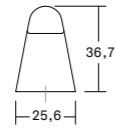

# Hinoki wood

Handles & knobs

Wood

DESIGN:  
ALEXIS VIVET

0681

0681-60

0681-160

● INCLUDES NON-TWISTING TIP