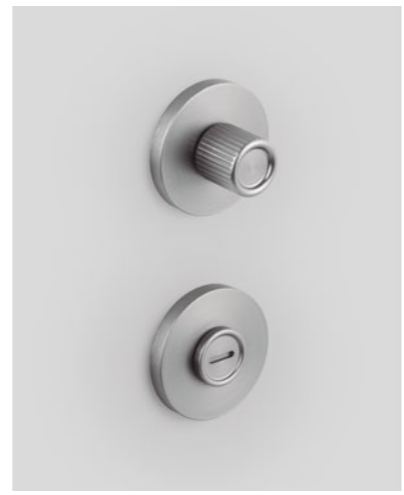

PVD POLISHED NICKEL	STAINLESS STEEL LOOK	BRUSHED BLACK	BRUSHED BRASS CAVA	BRUSHED BRONZE	C	H	D	L
9211001LV05	9211001L24	9211001L30	9211001L618	9211001L619	38	31,5	55	55

THUMBTURN SIZE (H/D/L) (MM)	31X55X55	MINIMUM SPINDLE HOLE DIAMETER (MM)	25
RELEASE SIZE (H/D/L) (MM)	12X55X55	DOOR THICKNESS INSTALLATION RANGE (MM)	22 TO 42
ROSE SIZE (DXH) (MM)	7X55X55	CERTIFICATIONS	-ISO 9001 -ISO 14001
ROSE EMBELLISHER SIZE	ALUMINIUM		
PASSING SCREWS HOLES DISTANCE (MM)	38 MM		
SPIDLE DIMENSIONS (MM)	6X6X55