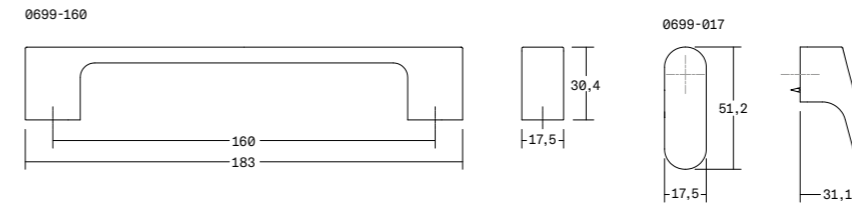

Luv wood

Handles & knobs

Wood

DESIGN: KASCHKASCH

0699