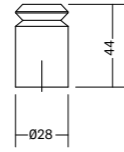

Fase big ^{NEW!} Pull handles Aluminium DESIGN: BUDE 0714 / 0715 / 0716

⓪ ONE SIDE SYSTEM
① BACK TO BACK SYSTEM