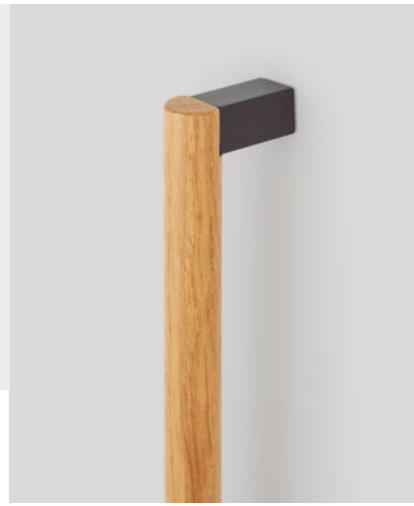

0695 HAKO
T-SHAPED KNOB
OAK
L 76 MM
TECHNICAL INFO ON PAGE 153

0591 ETO
LONG HANDLE
LAVA BLACK + OAK
C 992 MM
TECHNICAL INFO ON PAGE 152