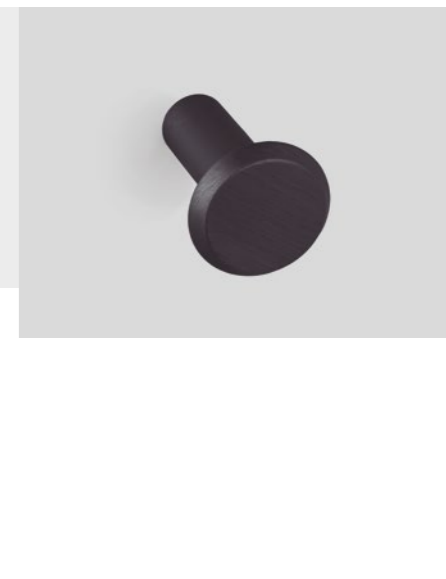

7046 FASE **NEW!**
WALL HOOK
BRUSHED BLACK
Ø33 MM / H 38 MM
TECHNICAL INFO ON PAGE 164

As a whole, Fase has established itself as a comprehensive, versatile, and coherent series, capable of unifying a project from the furniture to the doors and shower. Within this range, the brushed black finish stands out in particular: its color brings sobriety, depth, and an elegant presence without excess, making it the perfect choice for contemporary interiors seeking a balance between industrial character and timeless sophistication