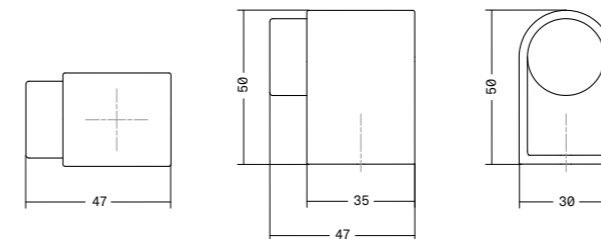

Casey

Door stoppers

Aluminium

DESIGN:
KASCHKASCH

8016