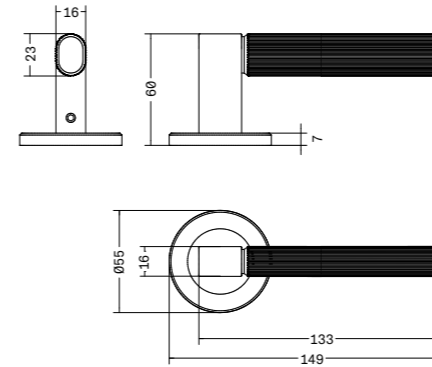

Brooklyn

Brooklyn ^{NEW!} Door handles Aluminium DESIGN: STEFFENSEN & WÜRTZ 9008

PVD POLISHED NICKEL	BRUSHED BLACK	PVD TITANIUM BLACK	BRUSHED BRASS CAVA	BRUSHED BRONZE	C	H	D	L
9008001LV05	9008001L30	9008001LV33	9008001L618	9008001L619	38	60	55	149

MOVEMENT DEGREES:	30	SPINDLE DIMENSIONS (MM)	8X8X100
SIZE (H/D/L) (MM)	60X55X149	MINIMUM SPINDLE HOLE DIAMETER (MM)	30
ROSE SIZE (DXH) (MM)	55X7	DOOR THICKNESS INSTALLATION RANGE (MM)	35 TO 59
ROSE EMBELLISHER	ALUMINIUM ANODIZED	CERTIFICATIONS	-ISO 9001 -ISO 14001 -EN 1906
GRADE DURABILITY ACCORDING EN1906 (CYCLES)	200K		
PASSING SCREWS HOLES DISTANCE (MM)	38 MM