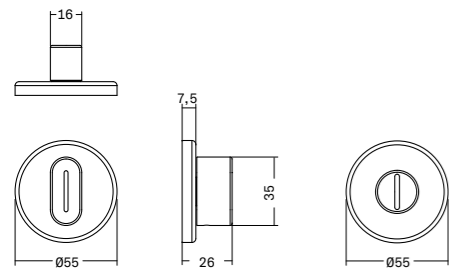

Luv ^{NEW!}

Thumbturn lock

Zamak

DESIGN: KASCHKASCH

9202